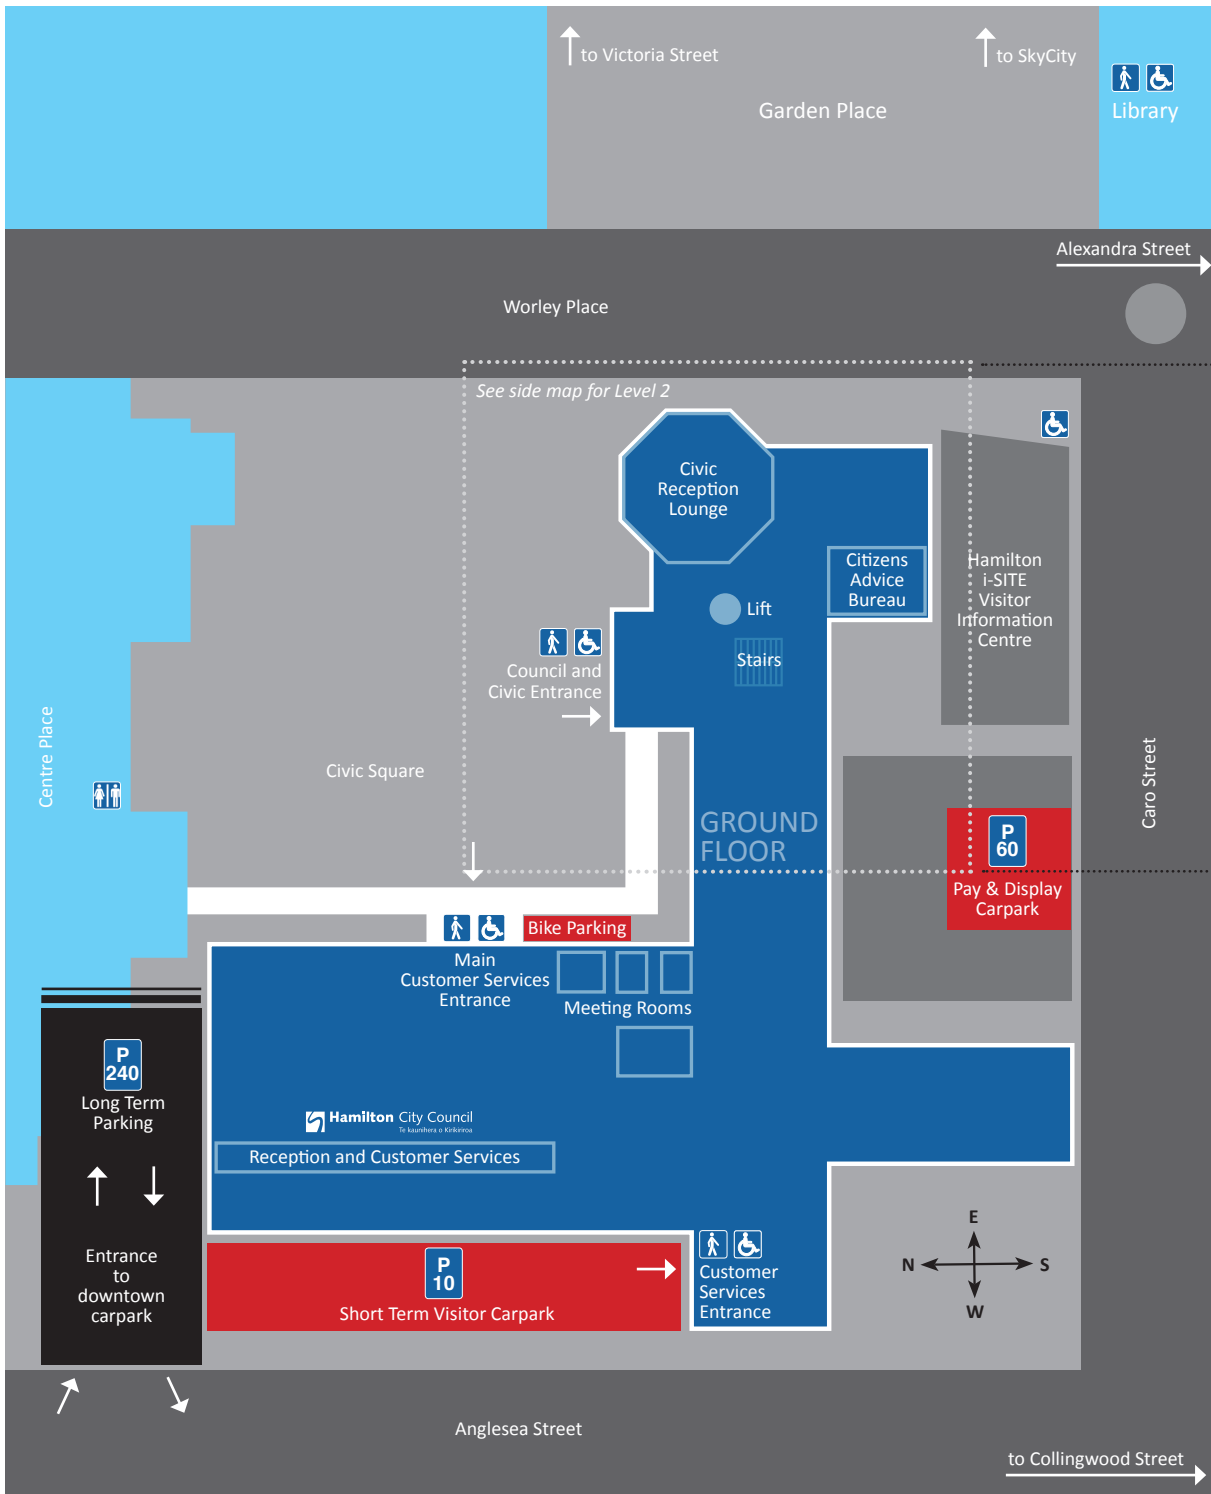

# Hamilton City Council Municipal Building

-  Entrance
-  Wheelchair accessible
-  Car Park Time Limit
-  Toilets (only available to public when the Council Chamber is open)
-  First Aid Room (only available to public when the Council Chamber is open)