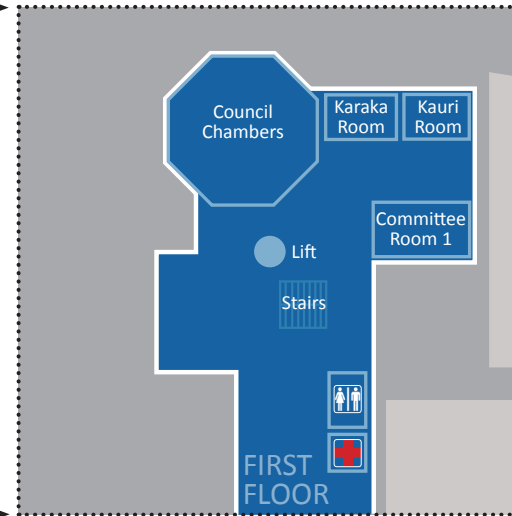

# Hamilton City Council Municipal Building

-  Entrance
-  Wheelchair accessible
-  Car Park Time Limit
-  Toilets (only available to public when the Council Chamber is open)
-  First Aid Room (only available to public when the Council Chamber is open)