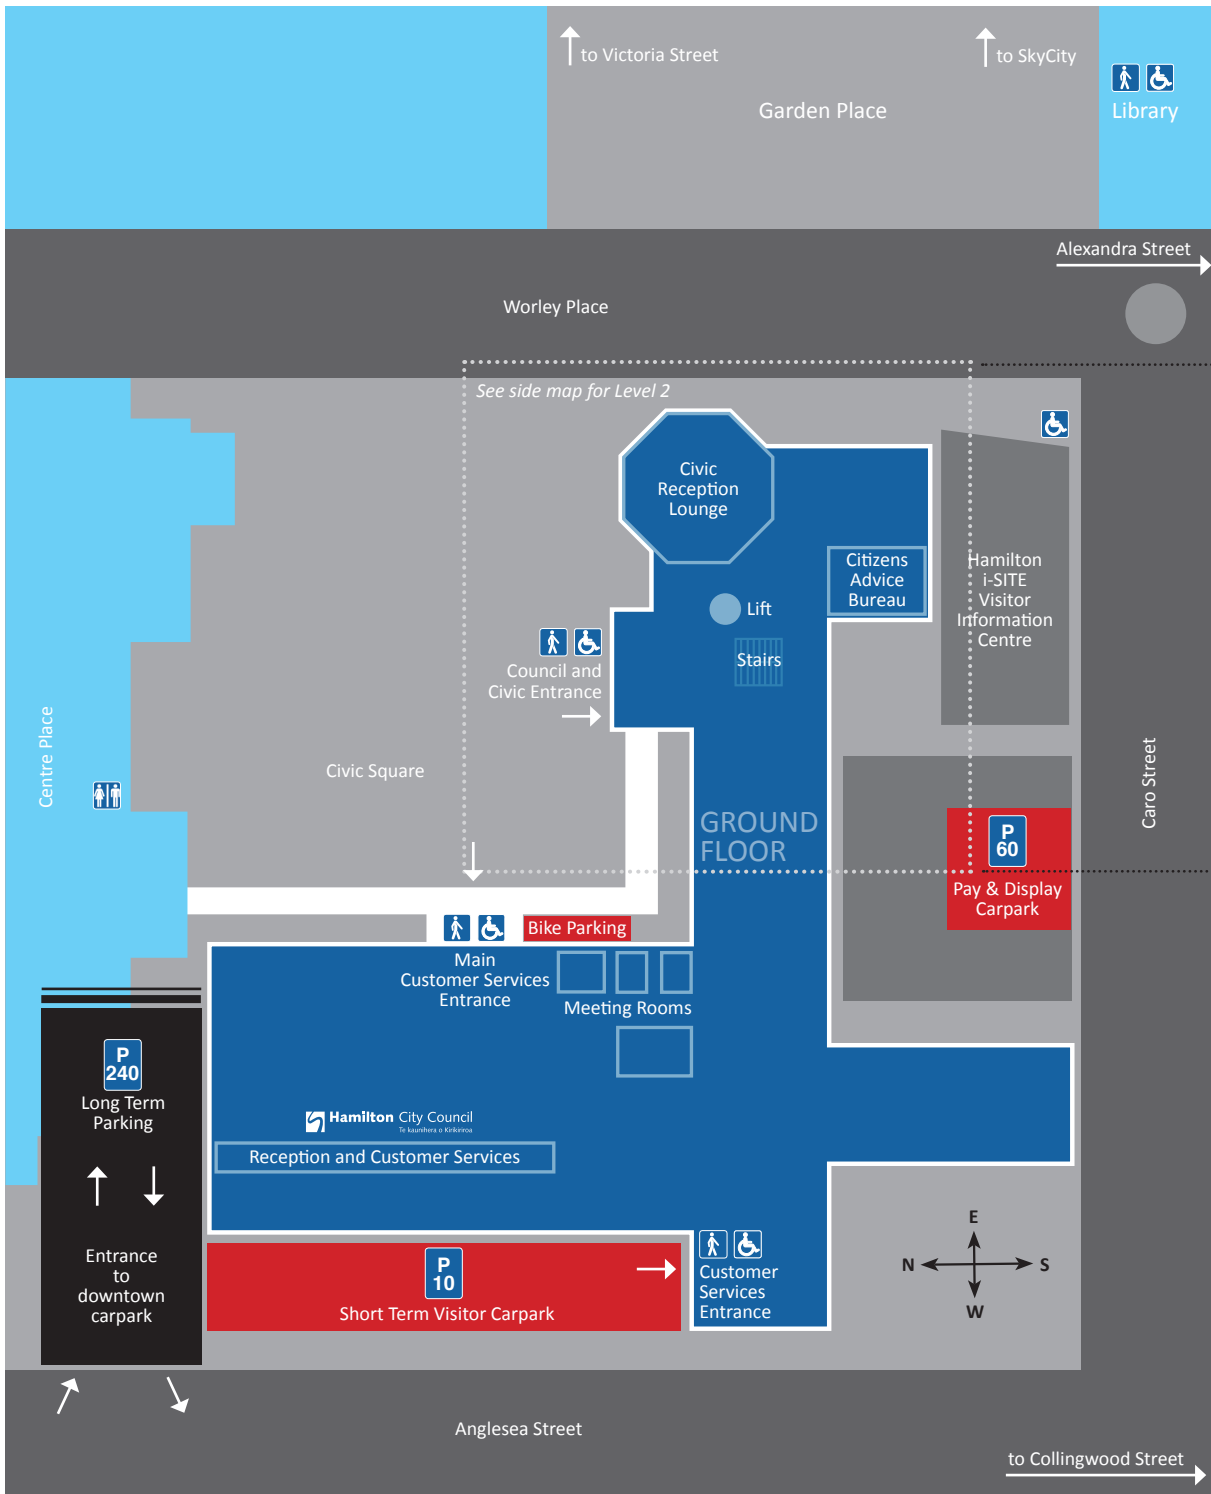

Hamilton City Council Municipal Building

-  Entrance
-  Wheelchair accessible
-  Car Park Time Limit
-  Toilets (only available to public when the Council Chamber is open)
-  First Aid Room (only available to public when the Council Chamber is open)