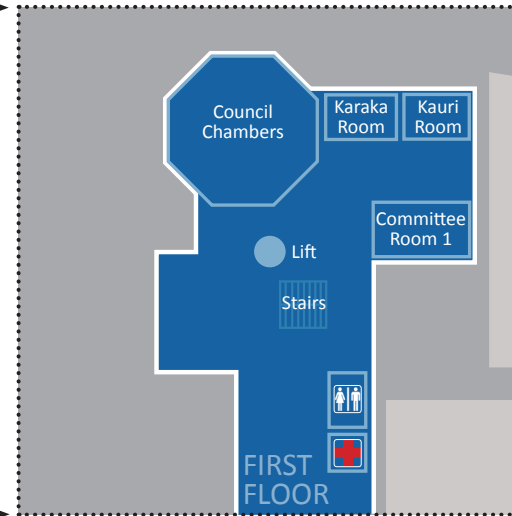

Hamilton City Council Municipal Building

-  Entrance
-  Wheelchair accessible
-  Car Park Time Limit
-  Toilets (only available to public when the Council Chamber is open)
-  First Aid Room (only available to public when the Council Chamber is open)