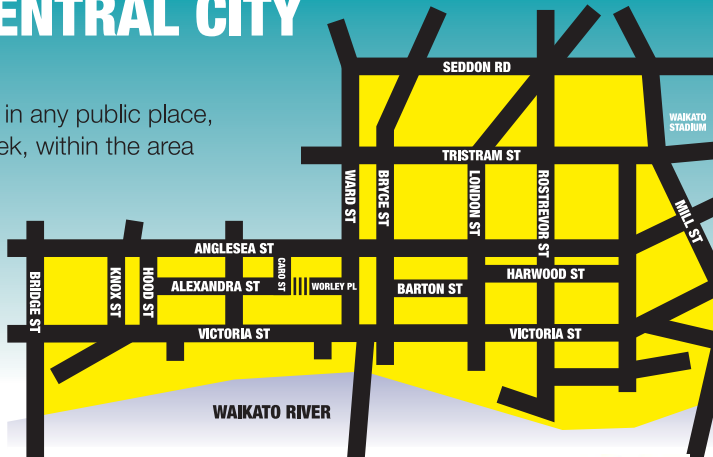

LIQUOR BAN

HAMILTON CENTRAL CITY

It is prohibited to drink liquor in any public place, 24 hours a day, 7 days a week, within the area shown on the map.

Possessing liquor is banned unless you are carrying it home, to a restaurant or shop.

Failure to comply with this bylaw may incur a \$500 fine.

LIQUOR BAN TE RAPA

It is prohibited to drink liquor in any public place, 24 hours a day, 7 days a week, within the area shown on the map.

Possessing liquor is banned unless you are carrying it home, to a restaurant or shop.