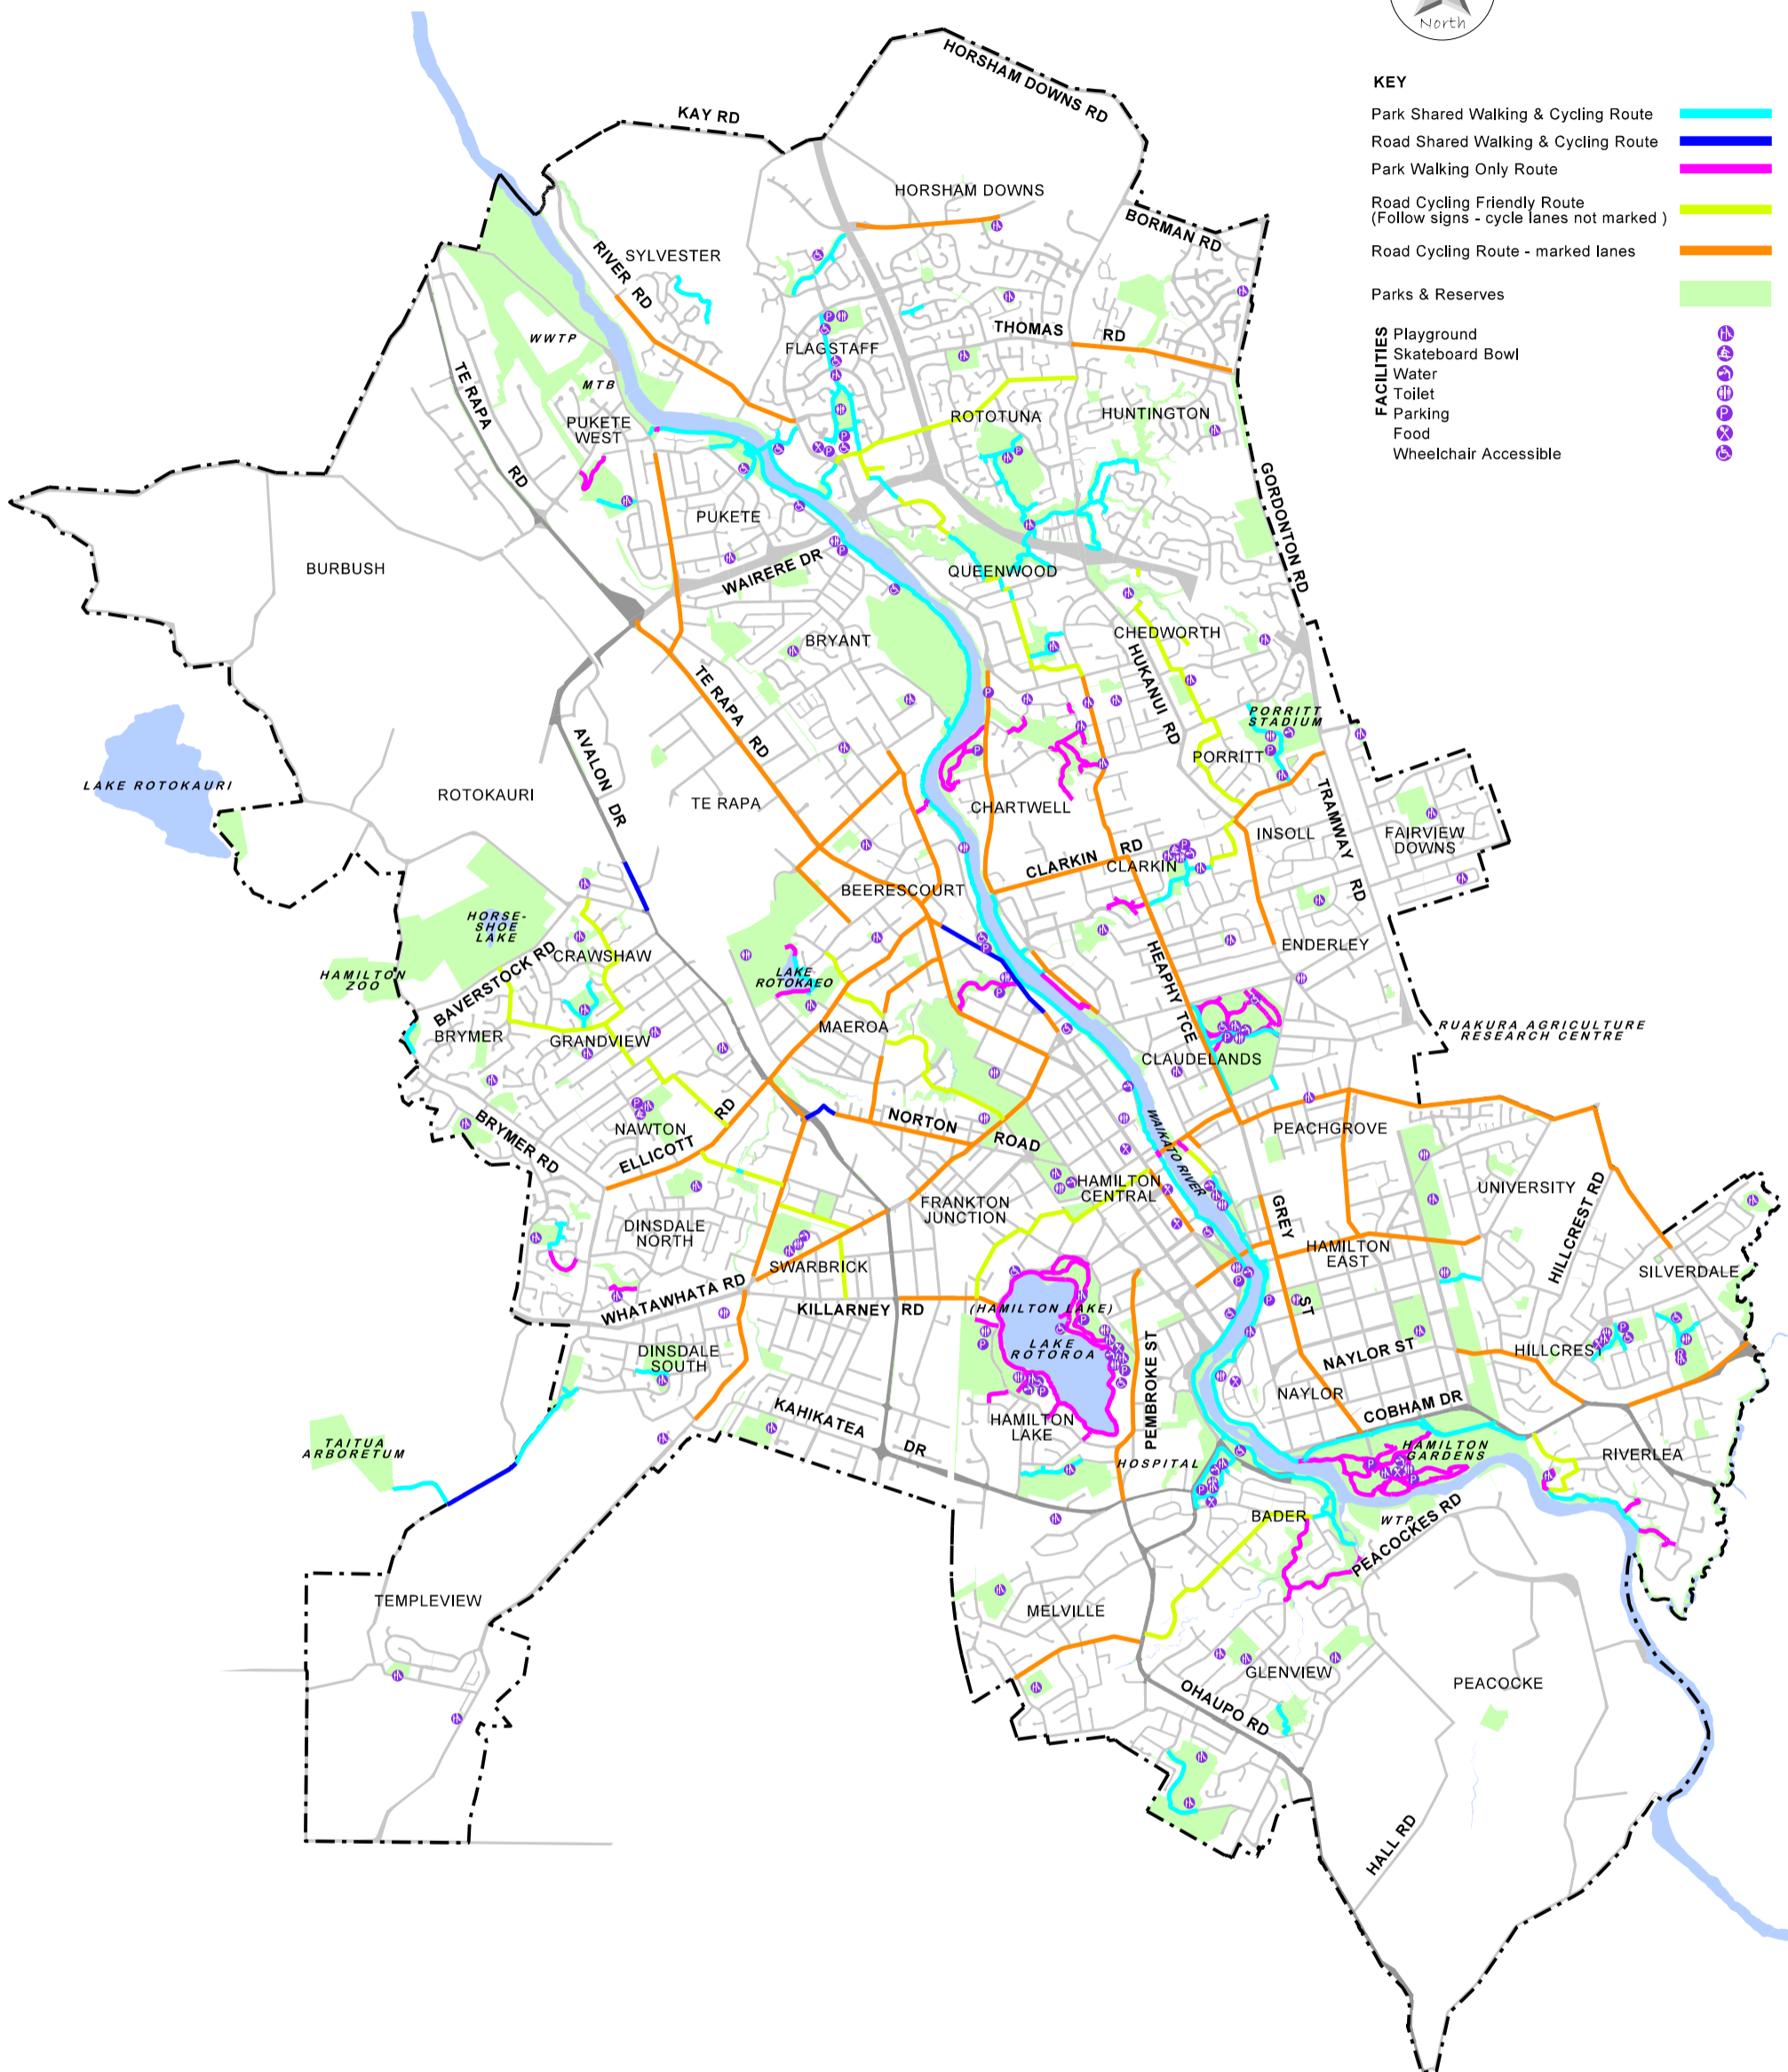

KEY

- Park Shared Walking & Cycling Route
- Road Shared Walking & Cycling Route
- Park Walking Only Route
- Road Cycling Friendly Route (Follow signs - cycle lanes not marked)
- Road Cycling Route - marked lanes
- Parks & Reserves
- FACILITIES**
- Playground
- Skateboard Bowl
- Water
- Toilet
- Parking
- Food
- Wheelchair Accessible

HAMILTON CITY WALKING AND CYCLING NETWORK WITH FACILITIES

PROGRAMME MANAGEMENT OFFICE

path : ghcc map/roads_traffic/access_hamilton_projects/cycle_network_gis.dgn July 2011)