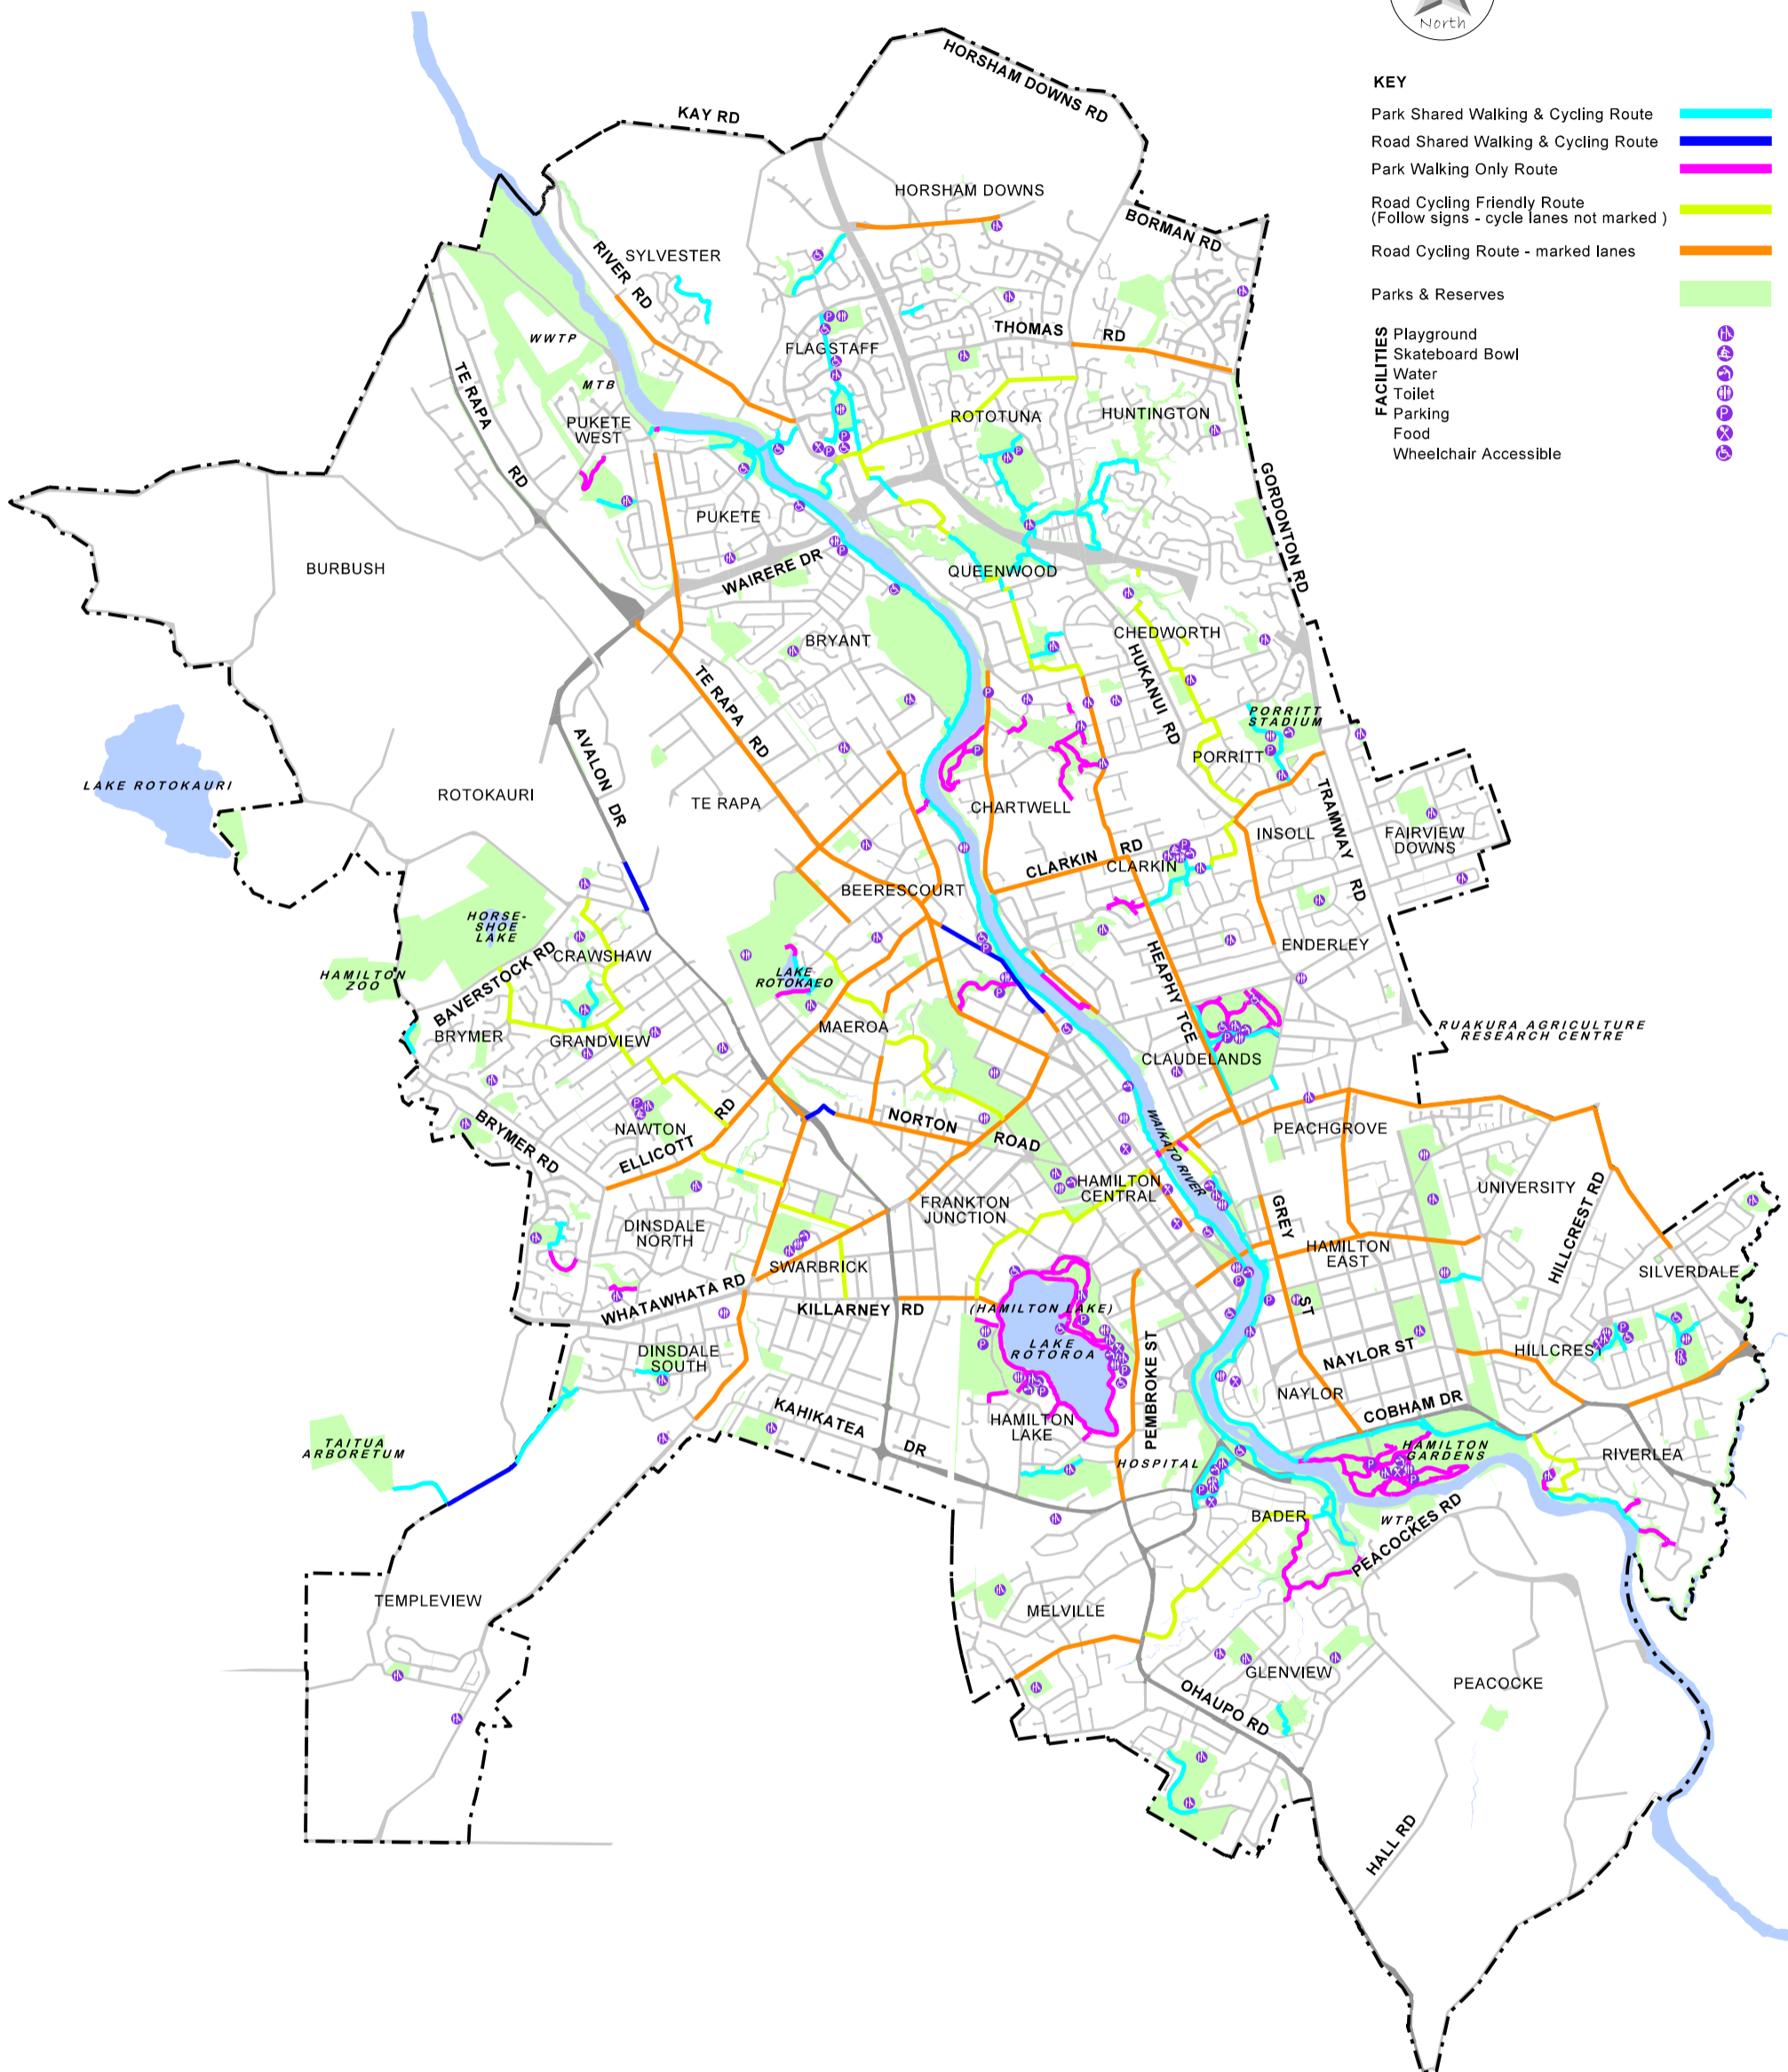

KEY

- Park Shared Walking & Cycling Route —
 - Road Shared Walking & Cycling Route —
 - Park Walking Only Route —
 - Road Cycling Friendly Route (Follow signs - cycle lanes not marked) —
 - Road Cycling Route - marked lanes —
 - Parks & Reserves —
- FACILITIES**
- Playground
 - Skateboard Bowl
 - Water
 - Toilet
 - Parking
 - Food
 - Wheelchair Accessible

HAMILTON CITY WALKING AND CYCLING NETWORK WITH FACILITIES

PROGRAMME MANAGEMENT OFFICE