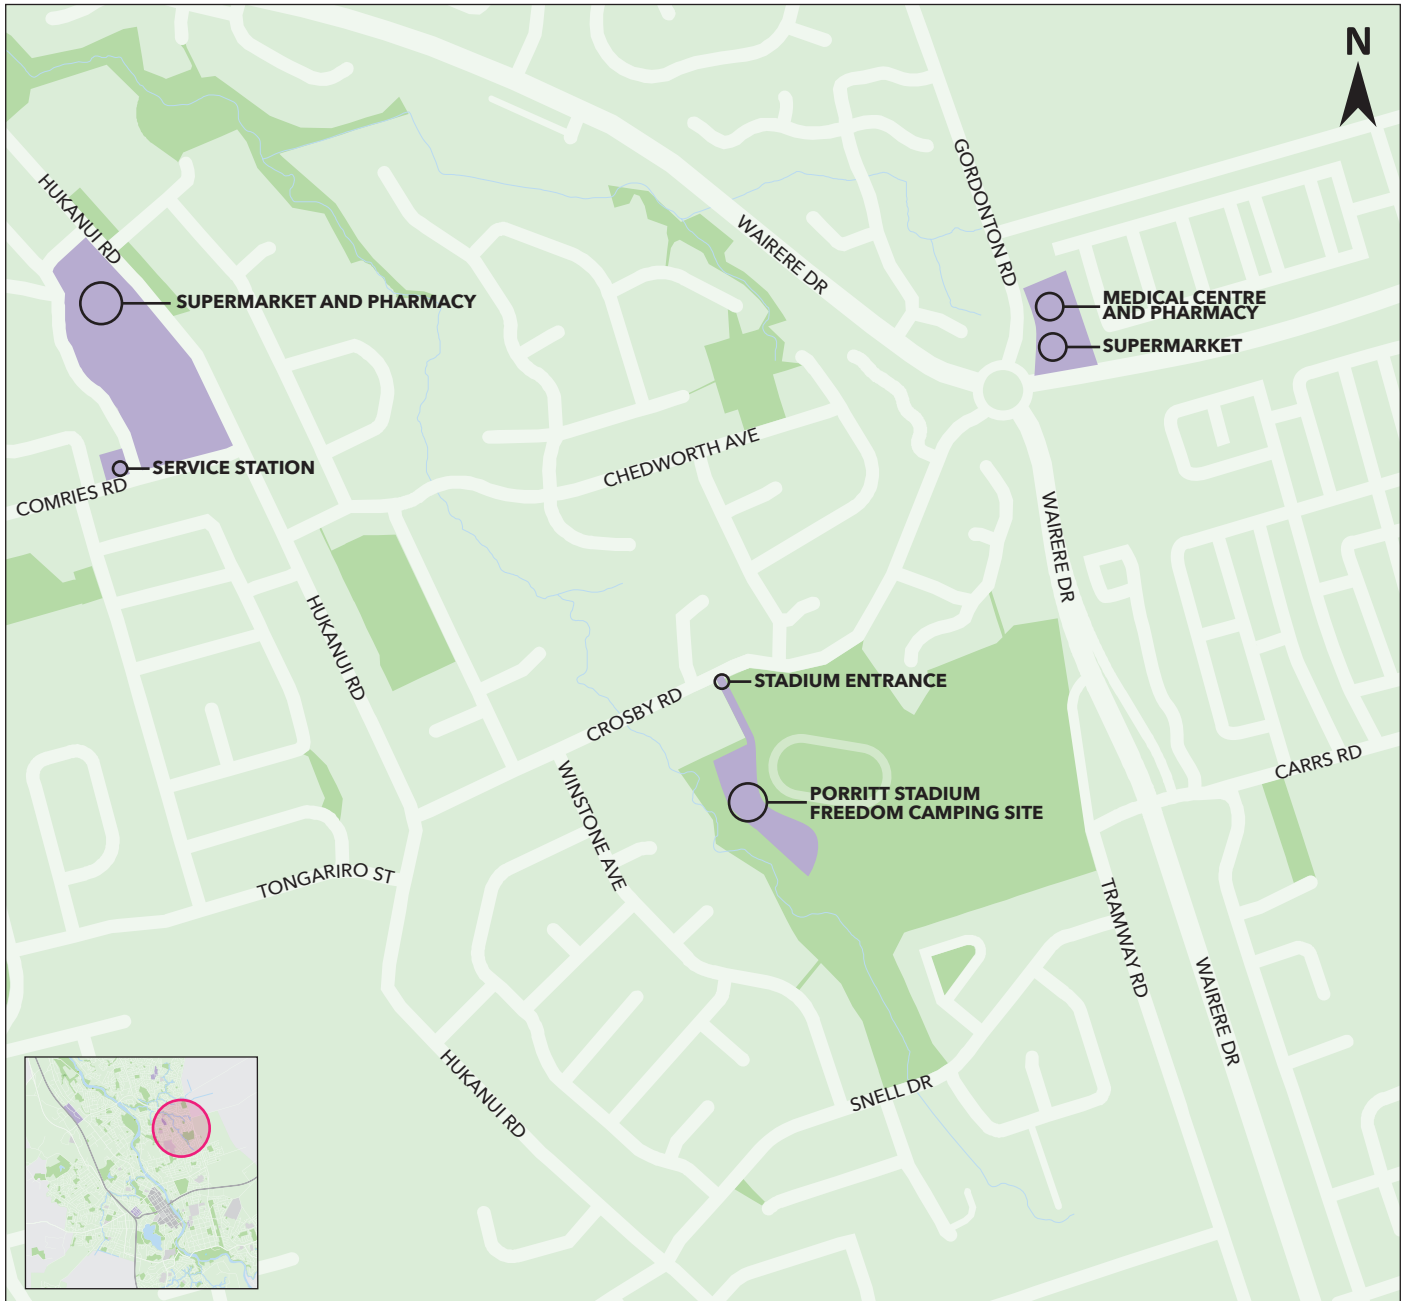

ESSENTIAL SERVICES NEARBY

SUPERMARKETS

SuperValue Parkwood
4 Gordonton Rd
7 days, 7am to 8pm

Countdown Chartwell
Chartwell Mall
Lyndon Court
7 days, 9am to 8pm

SERVICE STATIONS

Caltex
145 Comries Rd
7 days,
6am to 11pm (Mon to Fri),
6.30am to 11pm (Sat),
7am to 11pm (Sun)

BP Connect
Cnr Horsham Downs and Thomas Rds
7 days, 24 hours

MEDICAL CENTRES

Tui Medical Parkwood
6 Gordonton Rd
Monday to Friday,
8.30am to 5pm

Tui Medical Davies Corner
31 Hukanui Rd
Monday to Friday, 8.30am to 4pm

Tui Medical Rototuna
Urgent Care and Medical Centre
Cnr Horsham Downs Rd and Thomas Rd
Rototuna Shopping Centre
7 days, 8am to 8pm

**COVID-19 Community based
assessment centre**
Claudelands Event Centre
Gate 3, Brooklyn Rd
Drive-through
7 days, 8am to 8pm

PHARMACIES

Life Pharmacy
Chartwell Mall
Lyndon Court
7 days,
8.30 to 6pm (Mon to Fri),
9am to 6pm (Sat),
10am to 5pm (Sun)

Unichem Davies Corner
29 Hukanui Rd
8am to 6pm (Mon to Fri),
9am to 5pm (Sat),
closed (Sun)