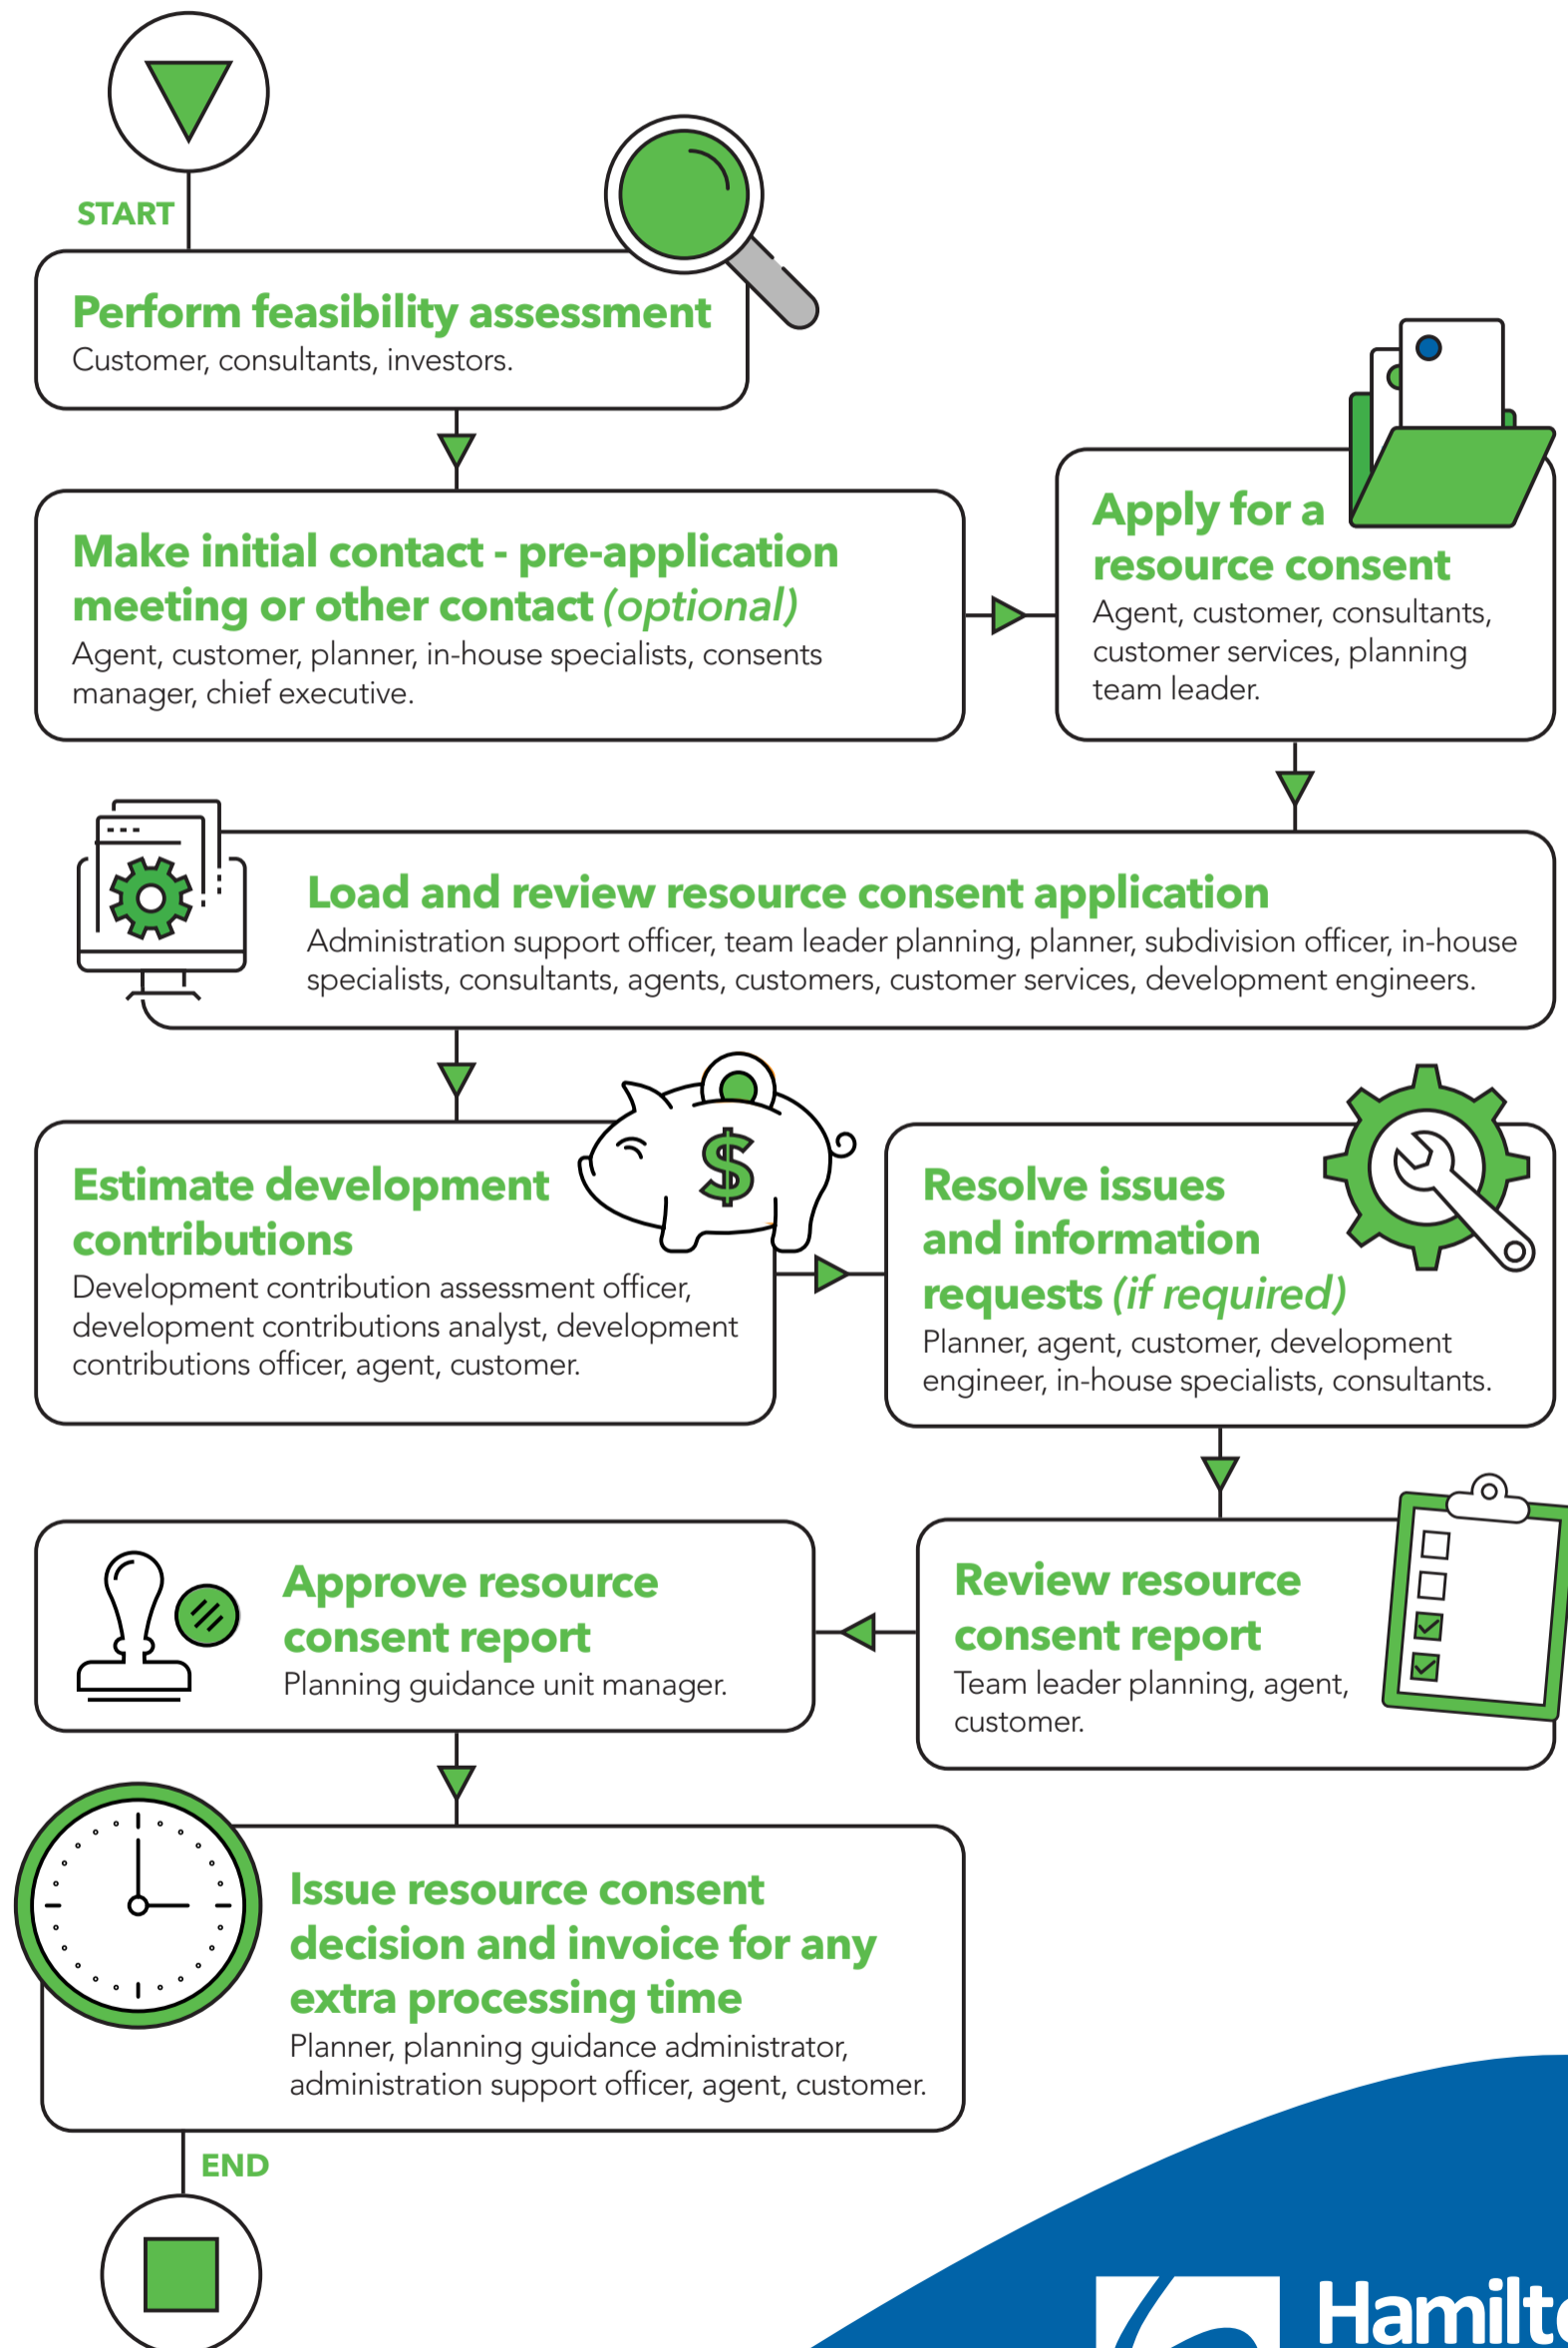

# Gaining land use approval

---

- 1 obtain land use resource consent
- 2 comply.

**Hamilton  
City Council**  
Te kaunihera o Kirikiriroa

# 1. Obtain land use resource consent (*non-notified*)

# 2. Comply